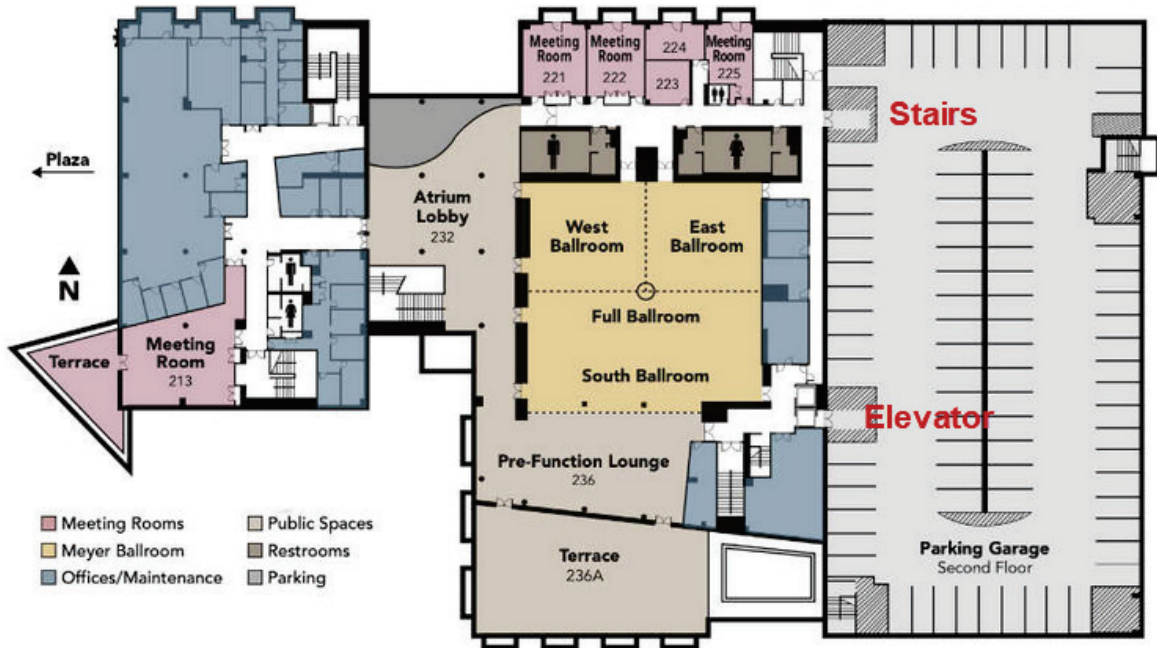

Chinle C&SS Annual Dinner Meeting

Saturday, December 9th, 2023 5:00 – 8:30

CMU University Center Meeting Room 213

Map of University Center

Directions to Room 213

- The entrance to the parking garage adjacent to the University Center (labeled 35 on the street map to the right) is on 12th street, between Elm and Kennedy Avenue. Parking is free on Saturday.
- Drive to the Second Floor of the parking garage
- The Stairs entrance on north west side of the parking garage will take you directly to the Ballroom / Meeting Room level of the University Center
- Meeting room 213 is through the hallway west of the Atrium Lobby

Street Map